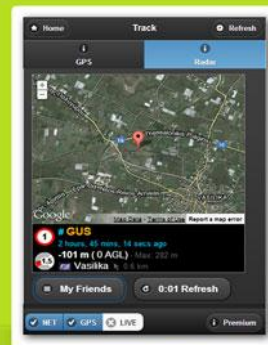

in use

Simply turn it on at take off and then off after landing.

If there is any problem, press the SOS button.

Premium services
Group tracking.
Private tracking.
Radar mode.

- ✓ The track is automatically sent to any online XC contest after landing
- ✓ Your friends get informed from auto-posting to facebook/ twitter.

Add safety to your flight.

Order yours now !

at www.livetrack24.com